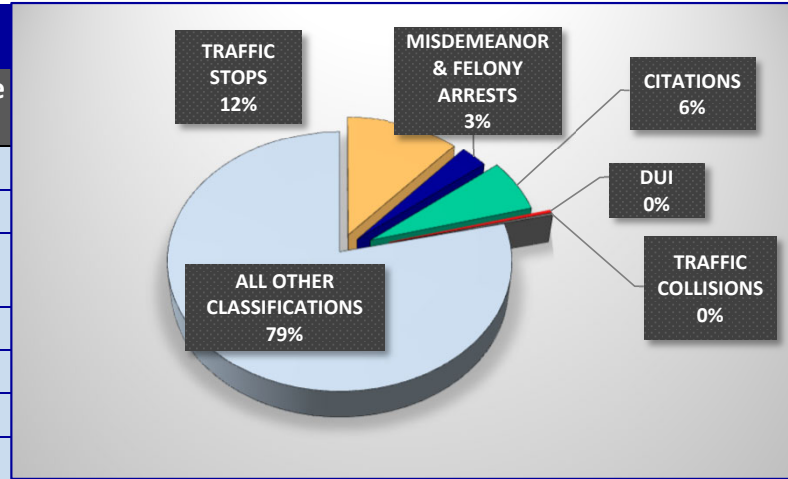

PLACERVILLE POLICE DEPARTMENT STATISTICS 2024

MONTH	INCIDENTS	TRAFFIC STOPS	MISDEMEANOR & FELONY ARRESTS	CITATIONS	DUI	THEFT	TRAFFIC COLLISIONS	NARCOTICS	BURGLARY	ASSAULT	PRIORITY 1 RESPONSE TIMES	2024 TOTALS	
JANUARY	2013	198	104	105	6	23	28	16	6	18	03:51.0	INCIDENTS	19159
FEBRUARY	2088	182	67	69	5	22	27	13	6	9	03:39.0	TRAFFIC STOPS	1803
MARCH	1989	178	78	72	5	23	19	11	2	9	03:08.0	MISDEMEANOR & FELONY ARRESTS	676
APRIL	2025	301	70	184	5	8	6	17	9	8	03:28.0	CITATIONS	994
MAY	2068	199	71	127	7	6	5	35	3	9	04:22.0	DUI	62
JUNE	2233	200	68	92	7	2	6	32	1	11	06:37.0	THEFT	103
JULY	2061	118	74	101	9	3	13	29	4	8	04:09.0	TRAFFIC COLLISIONS	120
AUGUST	2275	149	76	88	11	10	9	24	1	6	04:15.0	NARCOTICS	199
SEPTEMBER	2407	278	68	156	7	6	7	22	4	10	04:51.0	BURGLARY	36
OCTOBER												ASSAULT	88
NOVEMBER												AVERAGE PRIORITY 1 RESPONSE TIME	04:15.6
DECEMBER													

PLACERVILLE POLICE DEPARTMENT STATISTICS

SEPTEMBER			
	2023	2024	Percent Change 23/24
INCIDENTS	2067	2407	16%
TRAFFIC STOPS	359	278	-23%
MISDEMEANOR & FELONY ARRESTS	42	68	62%
CITATIONS	141	156	11%
DUI	7	7	0%
TRAFFIC COLLISIONS	7	7	0%
PRIORITY 1 RESPONSE TIMES	04:22.0	04:51.0	00:29.0

290 PC SEX-REGISTRANTS		
290 PC Sex-Registrants registered in the City Limits	42	290 Registrants - SEPTEMBER 2024
Address	30	
High Risk	1	
Moderate-High	7	
Moderate-Low	4	
*Navigation Center Address	5	
Transient	12	
High Risk	4	
Moderate-High	4	
Moderate-Low	1	